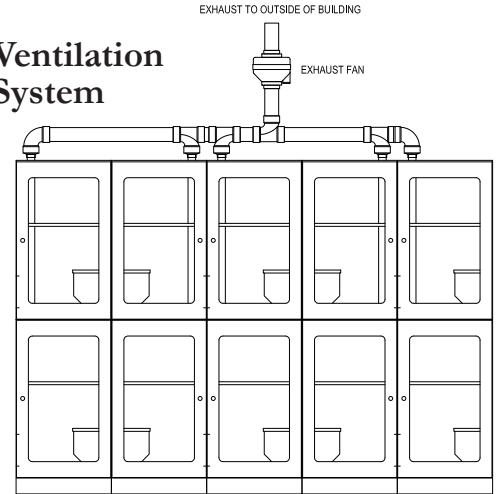

Raintree™ Cat Condos

UNIT DETAILS & OPTIONS

Material

- 3/4" thick Melamine coated casing
- Shelving and horizontal support – sealed 3/4" PVC

Size

84" high x 24" wide x 24 7/8" deep

Unit Dimensions

Cut-Away Top View

Cut-Away Top View

Standard Features

- Wood-grain finish condo doors
- Coated wire grid door mesh
- Sealed corners
- Built-in feeding/watering ledge
- Resting ledge
- Litter area privacy panel

Options

- Tempered glass doors with air vents
- Integrated ventilation ductwork (ready for connection to external exhaust system)
- Wood-grain finish side or back panels
- Matching storage closet
- Corner unit conversion trim kit
- Luxury play top
- Litter pan

Ventilation System

Double Stack Unit

Corner Units

Front View with Doors

Quad Unit

Front View with Doors

Quad Unit with Litter Box Units

Ultra Luxury Unit