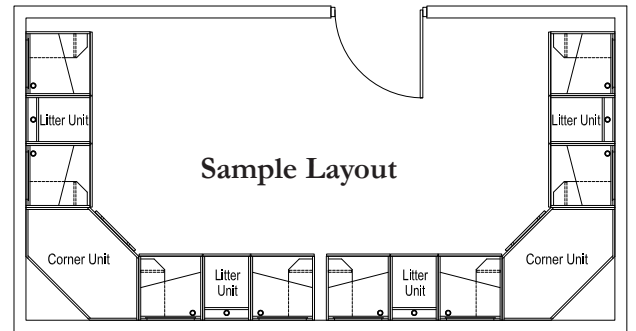

Raintree™ Cat Condos

UNIT DETAILS & OPTIONS

Material

- 3/4" thick Melamine coated casing
- Shelving and horizontal support – sealed 3/4" PVC

Size

84" high x 24" wide x 24 7/8" deep

Unit Dimensions

Cut-Away Top View

Ventilation System

Double Stack Unit

Corner Units

Front View with Doors

Quad Unit

Front View with Doors

Quad Unit with Litter Box Units

Ultra Luxury Unit