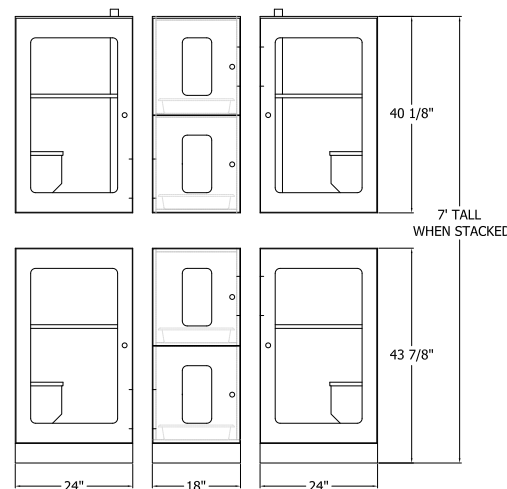

Quad Unit with Litter Box Units