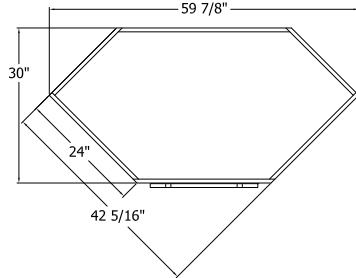

Cut-Away Top View