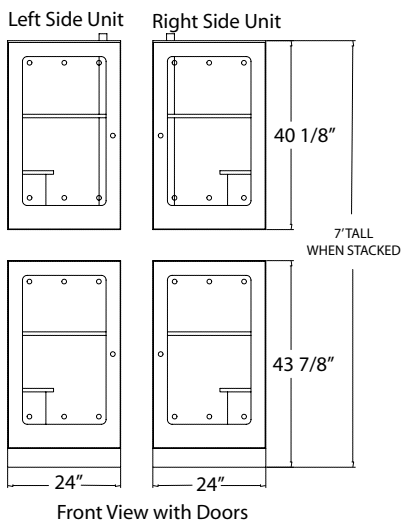

Raintree™ Cat Condos

UNIT DETAILS & OPTIONS

Material

- 3/4" thick Melamine coated casing
- Shelving and horizontal support – sealed 3/4" PVC

Size

84" high x 24" wide x 24 7/8" deep

Unit Dimensions

Cut-Away Top View

Ventilation System

Double Stack Unit

Corner Units

Front View with Doors

Quad Unit

Front View with Doors

Quad Unit with Litter Box Units

Ultra Luxury Unit