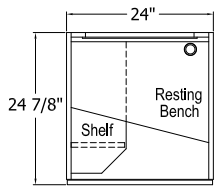

Raintree™ Cat Condos

UNIT DETAILS & OPTIONS

Material

- 3/4" thick Melamine coated casing
- Shelving and horizontal support – sealed 3/4" PVC

Size

84" high x 24" wide x 24 7/8" deep

Unit Dimensions

Cut-Away Top View