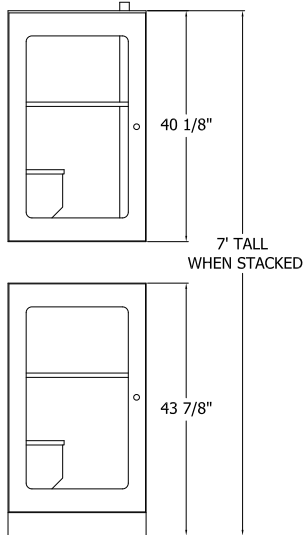

Double Stack Unit