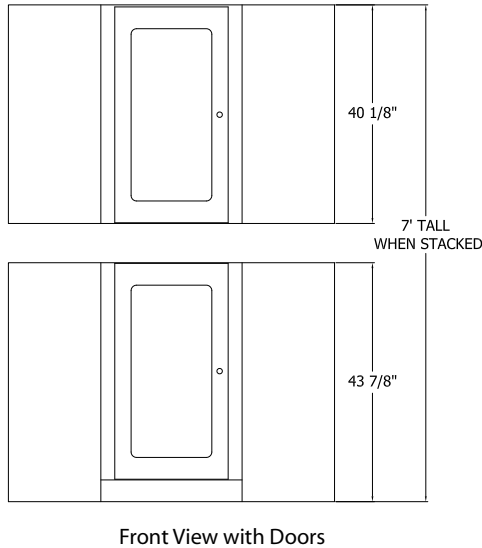

Corner Units

Front View with Doors