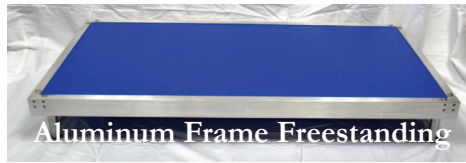

Available Sizes

Regular – 18” wide x 36” long x 6” high • **Large** – 24” wide x 36” long x 6” high

Extra Large – 24” wide x 48” long x 6” high • **Custom sizes available.**

Tubular Frame Rest Bench

Rugged, functional and built to last, Gatorshield® structural grade steel tubing prevents rest bench damage from chewing or being overturned. The resting surface is durable, easy care 1/4” gray ABS plastic. Available in Freestanding and Swing-up styles.

Tubular Frame Freestanding

Tubular Frame Swing-up

FRP Rest Bench

Dogs love rest benches! Mason rest benches keep dogs clean and comfortable, and off of wet or soiled floors and drains. Our rest benches are constructed of the highest quality aluminum or Gatorshield® structural steel tubing, in both swing-up and freestanding styles. Ideal for Mason Isolation Kennels, our swing-up rest benches allow easy drain access and cleaning by kennel staff.