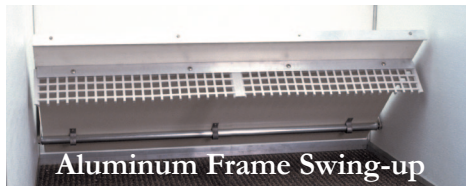

Tubular Frame Freestanding

Tubular Frame Swing-up

FRP Rest Bench

Dogs love rest benches! Mason rest benches keep dogs clean and comfortable, and off of wet or soiled floors and drains. Our rest benches are constructed of the highest quality aluminum or Gatorshield® structural steel tubing, in both swing-up and freestanding styles. Ideal for Mason Isolation Kennels, our swing-up rest benches allow easy drain access and cleaning by kennel staff.

Aluminum Frame Freestanding

Aluminum Frame Swing-up

Raised Floors

Dogs stay comfortable on this raised flooring that provides excellent air flow. Steel core coated with an 1/8” thick, plastisol creates a cozy surface that allows waste to fall through or be hosed away. Flooring can be furnished with legs or suspended on angles attached to kennel walls. Call for design assistance and pricing.