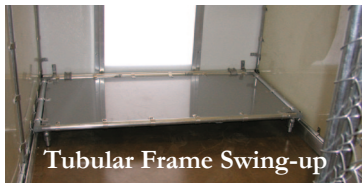

Available Sizes

Regular – 18” wide x 36” long x 6” high • **Large** – 24” wide x 36” long x 6” high

Extra Large – 24” wide x 48” long x 6” high • **Custom sizes available.**

Tubular Frame Rest Bench

Rugged, functional and built to last, Gatorshield® structural grade steel tubing prevents rest bench damage from chewing or being overturned. The resting surface is durable, easy care 1/4” gray ABS plastic. Available in Freestanding and Swing-up styles.

Tubular Frame Freestanding

Tubular Frame Swing-up

FRP Rest Bench

Dogs love rest benches! Mason rest benches keep dogs clean and comfortable, and off of wet or soiled floors and drains. Our rest benches are constructed of the highest quality aluminum or Gatorshield® structural steel tubing, in both swing-up and freestanding styles. Ideal for Mason Isolation Kennels, our swing-up rest benches allow easy drain access and cleaning by kennel staff.