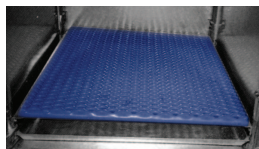

Rest Benches

Dogs love rest benches! Mason rest benches keep dogs clean and comfortable off wet or soiled floors and drains. Our rest benches are constructed of the highest quality aluminum or Gatorshield® structural steel tubing, in both swing-up and freestanding styles. Ideal for Mason Isolation Kennels, our swing-up rest benches allow easy drain access and cleaning by kennel staff.

Available Sizes

Regular – 18” wide x 36” long x 6” high • **Large** – 24” wide x 36” long x 6” high

Extra Large – 24” wide x 48” long x 6” high • **Custom sizes available.**

Tubular Frame Rest Bench

Rugged, functional and built to last, Gatorshield® structural grade steel tubing prevents rest bench damage from chewing or being overturned. The resting surface is durable, easy care 1/4” gray ABS plastic. Available in Freestanding and Swing-up styles.

FRP Rest Bench

Dogs love rest benches! Mason rest benches keep dogs clean and comfortable, and off of wet or soiled floors and drains. Our rest benches are constructed of the highest quality aluminum or Gatorshield® structural steel tubing, in both swing-up and freestanding styles. Ideal for Mason Isolation Kennels, our swing-up rest benches allow easy drain access and cleaning by kennel staff.

Raised Floors

Dogs stay comfortable on this raised flooring that provides excellent air flow. Steel core coated with an 1/8” thick, plastisol creates a cozy surface that allows waste to fall through or be hosed away. Flooring can be furnished with legs or suspended on angles attached to kennel walls. Call for design assistance and pricing.

Shade-A-Pup™